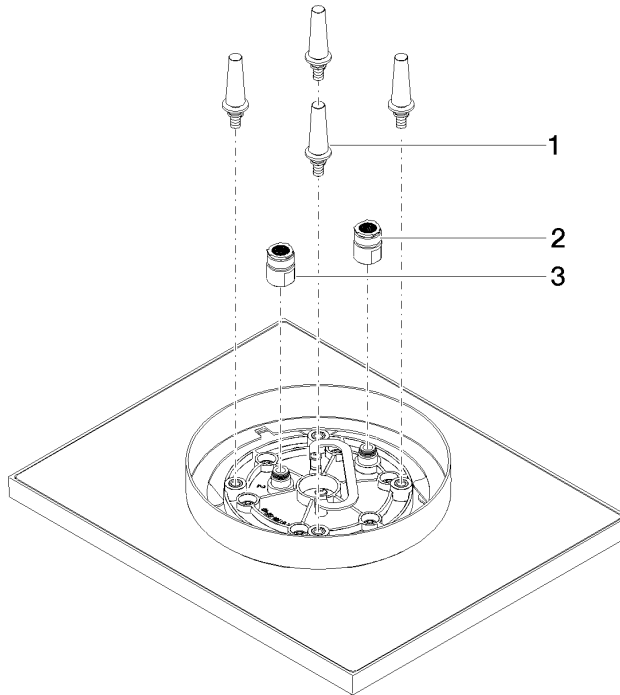

Rain shower for surface-mounted ceiling installation 300 x 240 mm - Brushed Dark Platinum

IMO

28 041 980

Fits: IMO, LULU, MEM, CL.1, CYO

- rain shower 300 x 240mm
- PURE RAIN, max. flow rate 12 l/min (at 3 bar)
- PURIFY RAIN, max. flow rate 6 l/min (at 3 bar)
- Distance to ceiling from bottom edge of shower 40 mm
- with anti-scale system
- For simultaneous control of the jet types, we recommend the xTool thermostat module
- Not suitable for use in a steam room.

Required miscellaneous

Concealed ceiling installation box 35 041 970 90 with ceiling fixing -

- min. recess depth 90 mm
- max. recess depth 115 mm
- 2x female thread 1/2" outlet
- concealed rough parts

**Rain shower for surface-mounted ceiling installation 300 x 240 mm - Brushed
Dark Platinum**

IMO

28 041 980
mm [inches]

Flow rate chart

Certificates

LGA_38401.

28 041 980

Spare parts list

No.	Item Number	Name	Quantity used	Delivery time
1	90 17 20 263 00 90	fixing set	1	2
2	90 24 03 309 01 90	connection	1	2
3	90 24 03 309 00 90	connection	1	2