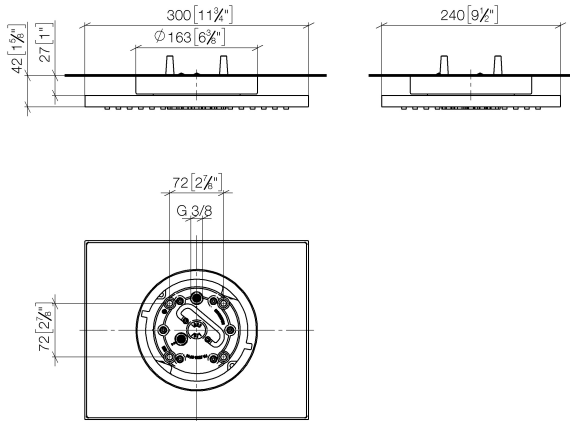

Rain shower for surface-mounted ceiling installation 300 x 240 mm - Brushed Dark Platinum

IMO

28 041 980

Fits: IMO, LULU, MEM, CL.1, CYO

- rain shower 300 x 240mm
- PURE RAIN, max. flow rate 12 l/min (at 3 bar)
- PURIFY RAIN, max. flow rate 6 l/min (at 3 bar)
- Distance to ceiling from bottom edge of shower 40 mm
- with anti-scale system
- For simultaneous control of the jet types, we recommend the xTool thermostat module
- Not suitable for use in a steam room.

Required miscellaneous

Concealed ceiling installation box 35 041 970 90 with ceiling fixing -

- min. recess depth 90 mm
- max. recess depth 115 mm
- 2x female thread 1/2" outlet
- concealed rough parts

**Rain shower for surface-mounted ceiling installation 300 x 240 mm - Brushed
Dark Platinum**

IMO

28 041 980
mm [inches]

Flow rate chart

Certificates

LGA_38401.

28 041 980

Spare parts list

No.	Item Number	Name	Quantity used	Delivery time
1	90 17 20 263 00 90	fixing set	1	2
2	90 24 03 309 01 90	connection	1	2
3	90 24 03 309 00 90	connection	1	2