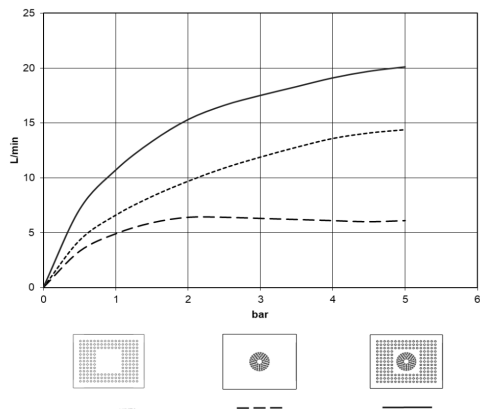

Rain shower for surface-mounted ceiling installation 300 x 240 mm - Brushed Dark Platinum

IMO

28 041 980

Fits: IMO, LULU, MEM, CL.1, CYO

- rain shower 300 x 240mm
- PURE RAIN, max. flow rate 12 l/min (at 3 bar)
- PURIFY RAIN, max. flow rate 6 l/min (at 3 bar)
- Distance to ceiling from bottom edge of shower 40 mm
- with anti-scale system
- For simultaneous control of the jet types, we recommend the xTool thermostat module
- Not suitable for use in a steam room.

Required miscellaneous

Concealed ceiling installation box 35 041 970 90 with ceiling fixing -

- min. recess depth 90 mm
- max. recess depth 115 mm
- 2x female thread 1/2" outlet
- concealed rough parts

**Rain shower for surface-mounted ceiling installation 300 x 240 mm - Brushed
Dark Platinum**

IMO

28 041 980
mm [inches]

Flow rate chart

Certificates

LGA_38401.

28 041 980

Spare parts list

No.	Item Number	Name	Quantity used	Delivery time
1	90 17 20 263 00 90	fixing set	1	2
2	90 24 03 309 01 90	connection	1	2
3	90 24 03 309 00 90	connection	1	2